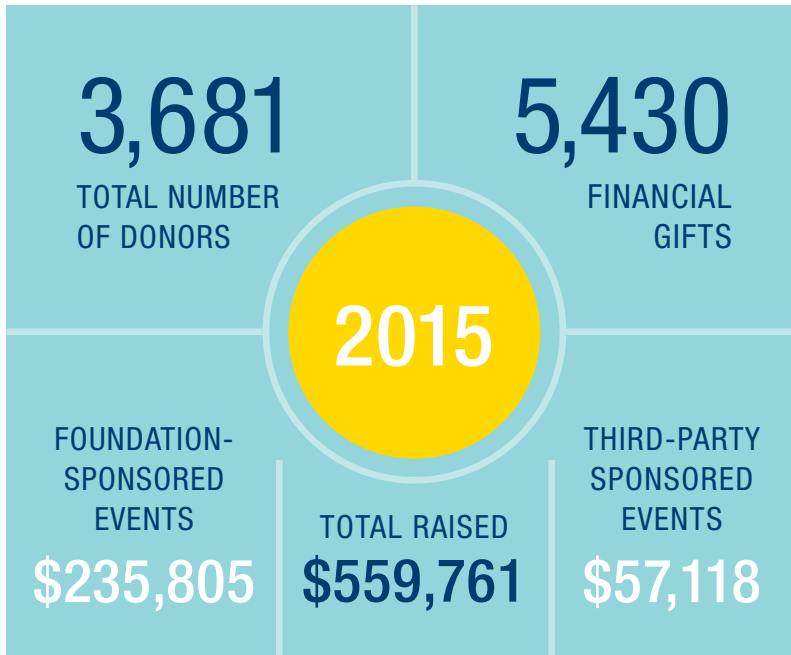

CUREAGEOUS Foundation-Sponsored Event

THE DONOR CONNECTION

DISCOVERY $10,000 AND ABOVE

RESILIENCE $5,000 TO $9,999

Amgen USA
Cisco
Eric Albers Memorial
Dr. and Mrs. Paul Fishkin
Dr. and Mrs. Greg Gerstner
Mrs. Ruth Kenney
Mr. Ron Sell

HEALING $2,500 TO $4,999

Dr. and Mrs. David Best
Cardinal Health
Ernst & Young LLP
Fraternal Order Of Eagles-Aerie 265
Dr. and Mrs. Francois Geoffroy
Heartland Bank and Trust Company
Kramer Chiropractic
Medivation Field Solutions
Mr. and Mrs. Dale Noel
Ms. Sharyl Nuske
Oberlander Electric
PIP Printing
P.J. Hoerr
Ms. Diana Satterfield
Mr. and Mrs. Robert Shelby
Dr. and Mrs. Craig Sinclair
Vidicom Productions
Vitas Healthcare
Mr. and Mrs. Rod Weaver

STRENGTH $1,000 TO $2,499

Aitorfer Power Systems
Mr. and Mrs. John Amall
Ameren Illinois
Dr. and Mrs. Steven Baldi
Mr. and Mrs. Glen Barton
Boehringer Ingelheim Pharmaceuticals Inc
Bristol-Myers Squibb Oncology
Mr. Robert Brown
Mr. and Mrs. Michael Buoscio
Dr. and Mrs. Michael Cashman
Celgene Pharmaceutical Corp
Central Illinois Parrot Head Club
Central Illinois Radiological Associates
Ms. Roselyn Chown
CliftonLarsonAllen
Mr. and Mrs. Thomas Colgan
Commerce Bancshares Foundation
Commerce Bank Downtown Banking Center

Mr. Robert Damm